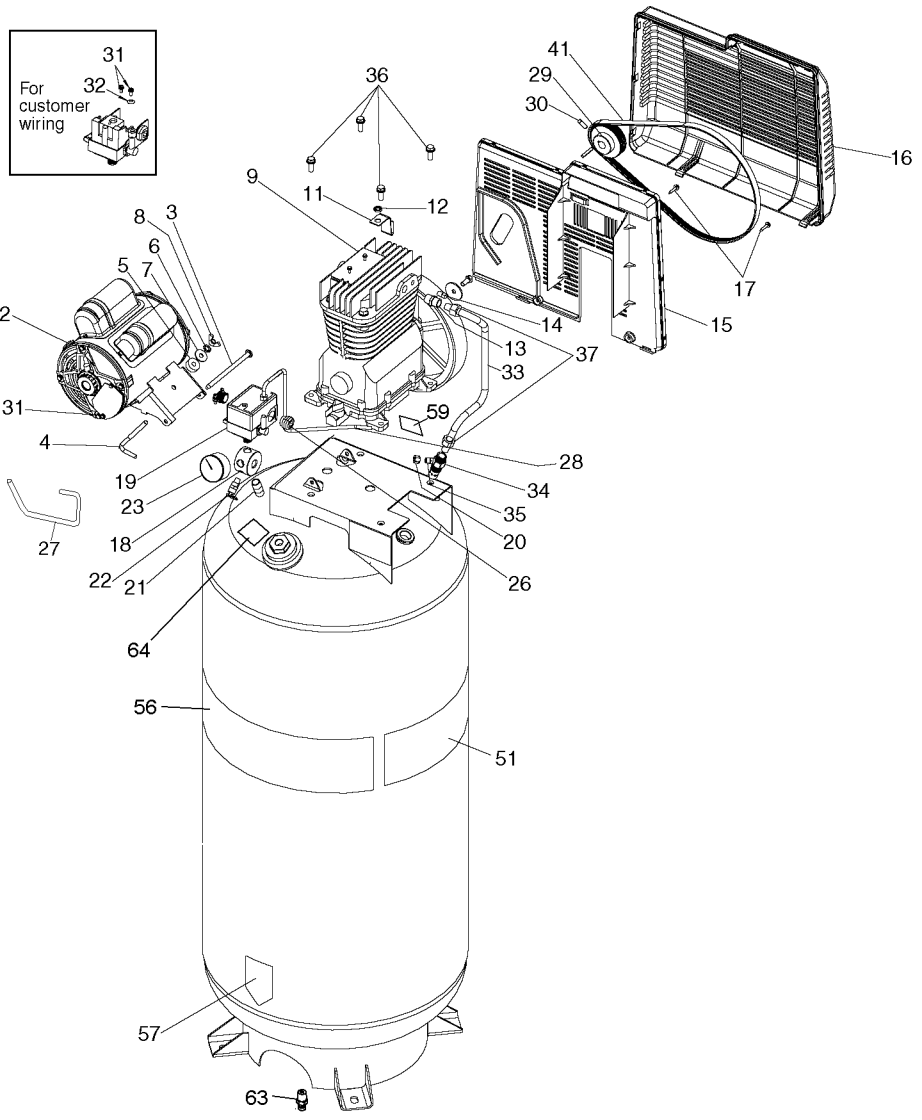

31
For
customer
wiring

Parts List for CPLC7060V Type 1

Item Number	Part Number	Description	Qty Required
2	Z-D20659	MOTOR O/L BALLERINA	1
3	D21594	PIN MOTOR MOUNT OIL	1
4	CAC-1013	SCREW HOLD DOWN	1
5	CAC-1011	SPRING ELASTOMER	1
6	SSN-1619-ZN	WASHER LOCK EXTERNAL	1
7	SSN-56-ZN	WASHER 1 X 11/32 X 1	1
8	SS-2038-ZN	NUT .313-18 WING	1
9	N076027SV	PUMP ASSEMBLY	1
11	CAC-327	BRACKET	1
12	SSF-8113-ZN	NUT .375-16X.563 HEX	1
13	SSP-9401	CONNECTOR BODY STRAI	1
14	SS-1215	PLUG PIPE GALV 1/8	1
15	D20272	BELTGUARD INSIDE P-C	1
16	D20273	BELTGUARD OUTSIDE P-	1
17	D26742	SCREW #10-16 X .500	2
18	AC-0217	MANIFOLD	1
19	Z-D22260	SWITCH PRES 1PORT 11	1
20	SSP-7811	ASSY NUT SLEEVE 1/4	1
21	SS-2072-1	NIPPLE .375 NPT X 1.	1
22	97503734	VALVE SAFETY 150 .12	1
23	GA-360-B	GAUGE 300 PSI BACK M	1
26	438010040063	HEYCO BUSHINGS	1
26	SSW-7367	BUSHING STRAIN RELIE	1
27	SUDL-402-2	ASSY CORD MOTOR SJT	1
28	D21583	TUBE PRESSURE RELEAS	1
29	C-PU-2861	PULLEY 6J-SEC 2.80 O	1
30	SS-391	SCREW .250-20 .625 S	1

COPYRIGHT© 2005. All Rights Reserved.

Parts list, pricing, and availability subject to change. Please visit www.dewaltservicenetwork.com for current parts information.