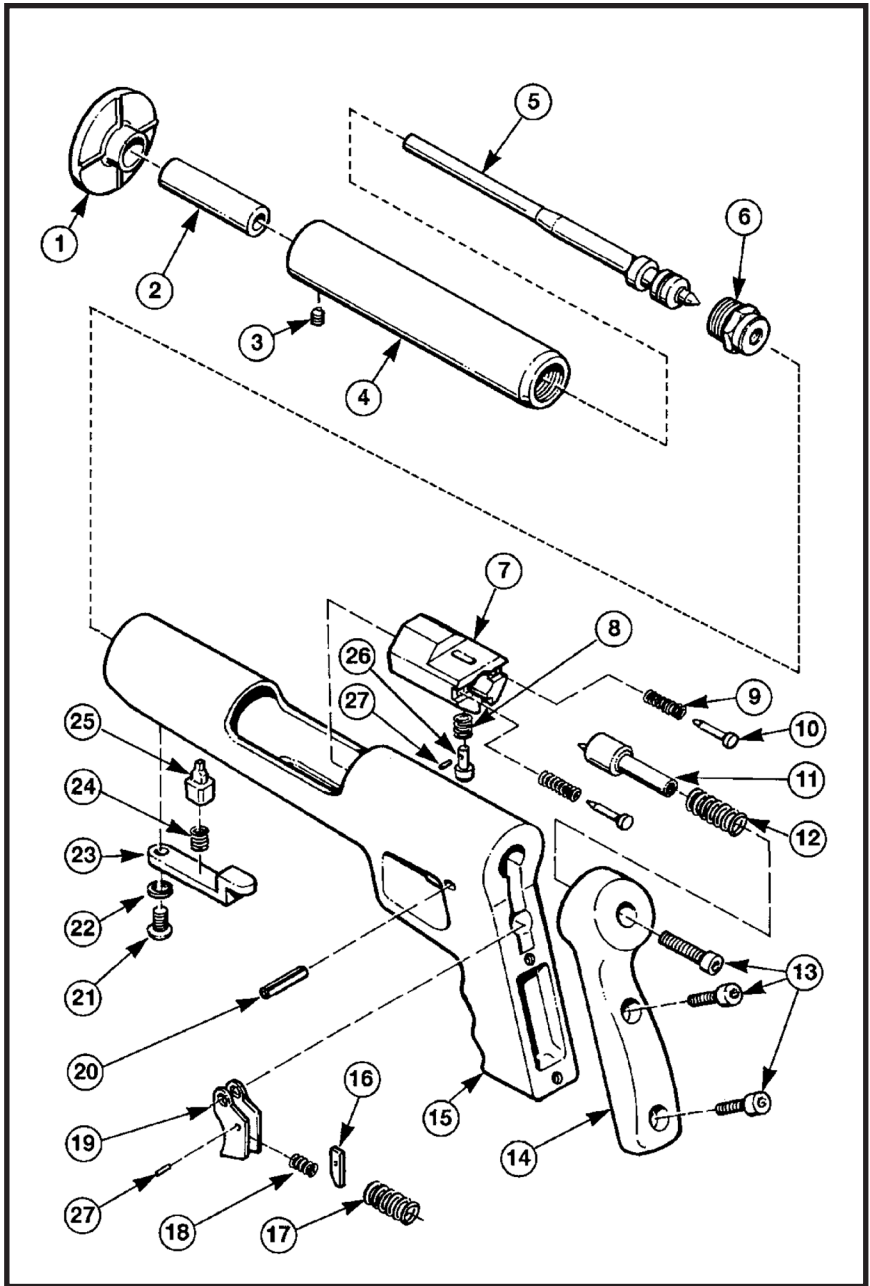

721 PARTS SCHEMATIC

MODEL 721 TOOL PARTS LIST

KEY	PART NO.	DESCRIPTION
1	12266	SPALL GUARD
2	12258	BARREL EXTENSION
3	12260	BARREL EXTENSION SCREW
4	12108	BARREL ASSEMBLY
5	33657	PISTON/RING ASSEMBLY
6	33650	BREECH PLUG
7	33640	BREECH BLOCK
8	33659	SEAR SPRING
9	33642	BREECH BLOCK SPRING
10	33641	BREECH BLOCK SPRING PIN
11	12085	FIRING PIN
12	33658	FIRING PIN SPRING
13	33674	HANDLE/FIRING PIN SCREW
14	81681	RUBBER HANDLE
15	22101	HOUSING ASSEMBLY
16	33667	TRIGGER BAR
17	33647	TRIGGER SPRING
18	33668	TRIGGER BAR SPRING
19	33646	TRIGGER
20	12476	TRIGGER ROLL PIN
21	22798	STOP PIN COVER SCREW
22	22790	LOCK WASHER
23	22088	STOP PIN COVER
24	12388	STOP PIN SPRING
25	33645	STOP PIN
26	81649	SEAR
27	33671	SEAR/TRIGGER BAR ROLL PIN
30	33679	RUBBER BUMPER (NOT SHOWN)